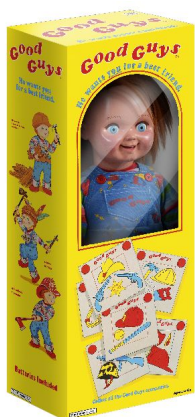

Child's Play 2 - Chucky Good Guy Doll 29 inch 1/1 Scale Life Size Prop Replica Trick or Treat Studios

PREORDER PRODUCT DUE FEBRUARY 2019. Subject to change without notice. \$50 deposit (non refundable/transferable)

Rating: Not Rated Yet

Price:
\$650.00

Discount:

Pre Order

[Ask a question about this product](#)

Description

Developed by Garrett Zima

The Officially Licensed One-To-One Scale Child's Play 2 Chucky Doll is the most screen accurate Child's Play Product ever produced. Every detail of this doll is made from actual screen used molds, including the clothing which was replicated using actual screen used swatches.

The body of the doll is made from POM (Polyoxymethylene) Thermoplastic Connectors surrounded by a soft flexible foam to allow you to pose the Doll anyway you'd like. In addition to maximum flexibility, the POM Frame provides maximum durability as this is the same material used for human hip replacements!